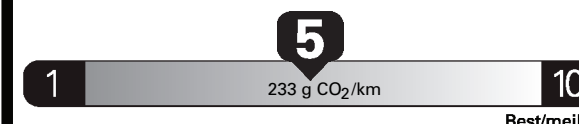

Annual fuel COST
for an annual distance of 20,000 km, and an average fuel price of $1.30 per litre

$ 2 600

Coût annuel en carburant

pour une distance annuelle de 20 000 km, et un prix moyen du carburant de 1,30 $ par litre

Small SUVs range from /
Les petites VUS font entre

3.1 - 13.2 L_e/100 km

L_e is gasoline litre equivalent
L_e signifie litre équivalent d'essence

Carbon Dioxide Rating / Indice de dioxyde de carbone

Tailpipe emissions only / Émissions du tuyau d'échappement seulement

Smog Rating / Indice de Smog